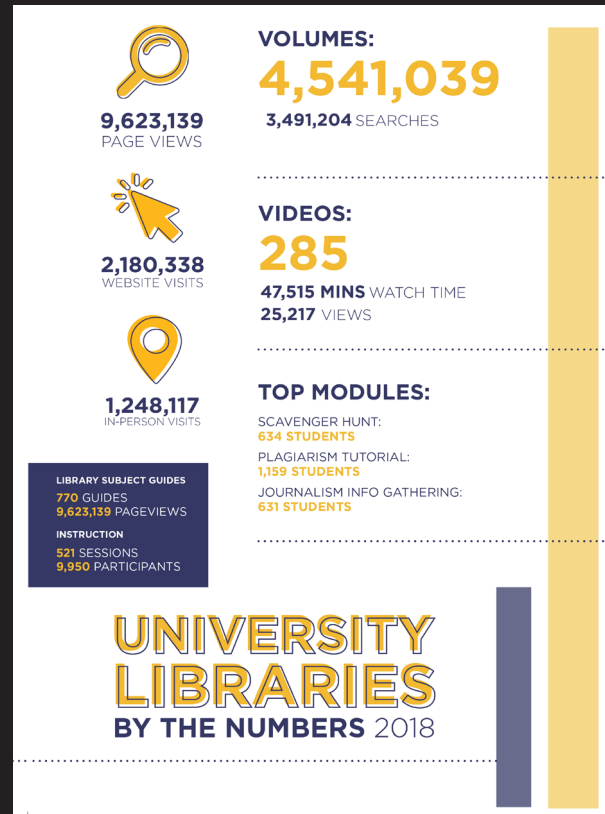

RESEARCH SUPPORT

Expert assistance in navigating information resources & keeping up with the literature

Scholarly metrics & researcher profiles

Open Access & scholarly communication

Bibliographic management:
EndNote | Zotero | Mendeley

Copyright & intellectual property

Research data management

MOspace: Institutional Repository for dissertations, theses, poster and more

3D and poster printing in Ellis Library

Green screen rooms and media equipment

TEACHING SUPPORT

library.missouri.edu/instruction

Customized library instruction sessions for your courses – face to face or online

Online guides, workshops & tutorials

Integration of library resources into Canvas

One-on-one Research Consultation via MU Connect

Print and electronic course reserves

Plagiarism detection tools

DIGITAL MEDIA LAB

The Digital Media Lab in Ellis Library has a recording booth; a 3D scanner (Structure Sensor); art tablets; and VR goggles (Google Box). These resources are available to students, by appointment, for educational purposes. Students can request an appointment to use these resources using the links at the bottom of each resource.

LIBRARY COLLECTIONS

University Libraries provides access to millions of items, from cuneiform tablets to the latest online resources.

Specialized databases, electronic journals, rare books, archival materials, music, video, government information, digital collections, data sets and much more.

Consortia memberships & interlibrary loans extend access to resources worldwide.

Consult with your subject librarian to recommend additions to the collections.
library.missouri.edu/subjectlibrarians

ACCESS & BORROWING

Online 24/7: Log in or use VPN or log in with your PawPrint to access electronic resources from off campus.

FindIt@MU is your link to locating full text online or in the Libraries. If the article is not available online, use Request a Copy or #MizzouPDF to receive a free PDF.

Request books via MERLIN, MOBIUS, or Interlibrary Loan, and have them delivered to any campus library. Renew your books online via the MERLIN catalog.